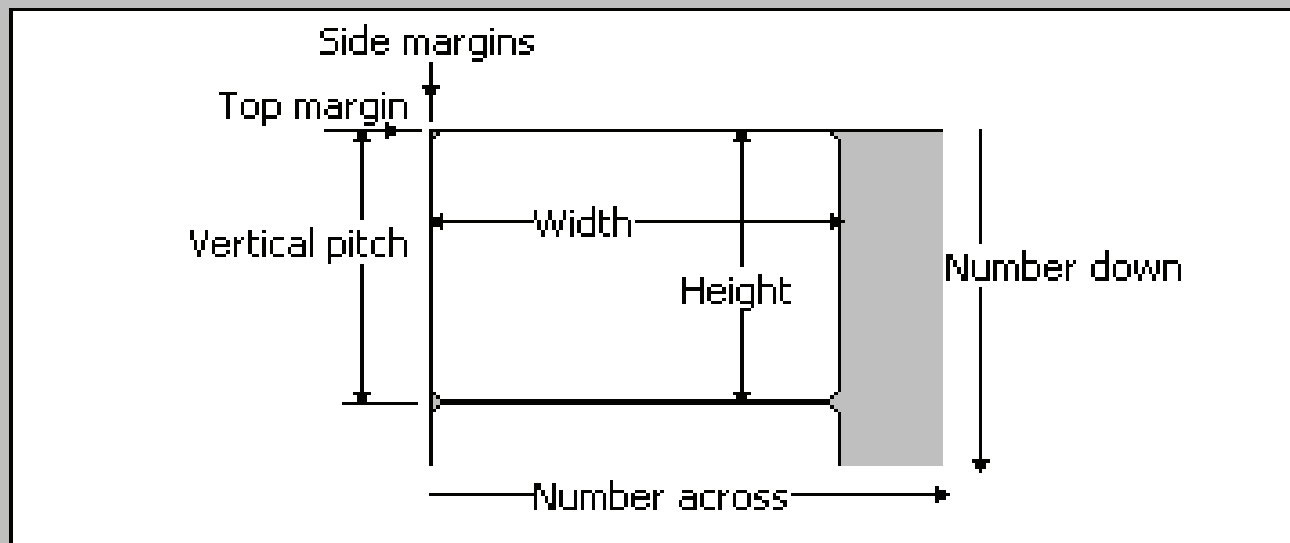

# PI 212 (210mm x 148mm) information

Preview

Label name:

PI 212 (210mm x 148mm)

Top margin:

0 cm

Label height:

14.8 cm

Side margin:

0 cm

Label width:

21 cm

Vertical pitch:

14.8 cm

Number across:

1

Horizontal pitch:

21 cm

Number down:

2

Page size:

A4 (21 x 29.7 cm)

OK

Cancel