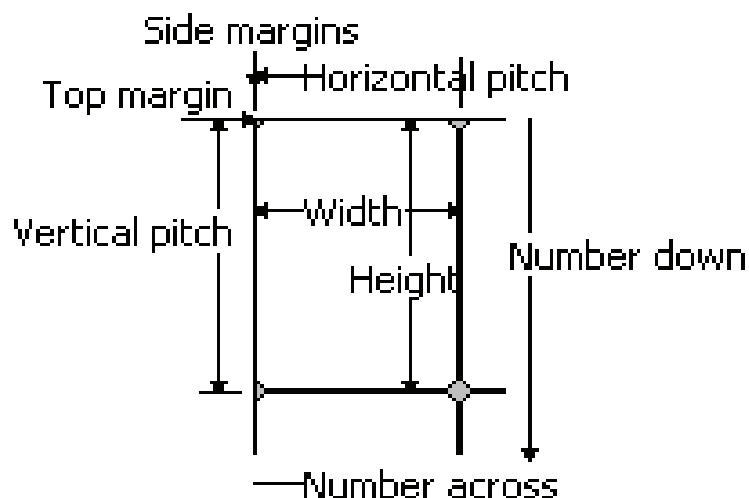

PI 422 (105mm x 148mm) information

Preview

Label name:

PI 422 (105mm x 148mm)

Top margin:

0 cm

Label height:

14.8 cm

Side margin:

0 cm

Label width:

10.5 cm

Vertical pitch:

14.8 cm

Number across:

2

Horizontal pitch:

10.5 cm

Number down:

2

Page size:

A4 (21 x 29.7 cm)

OK

Cancel