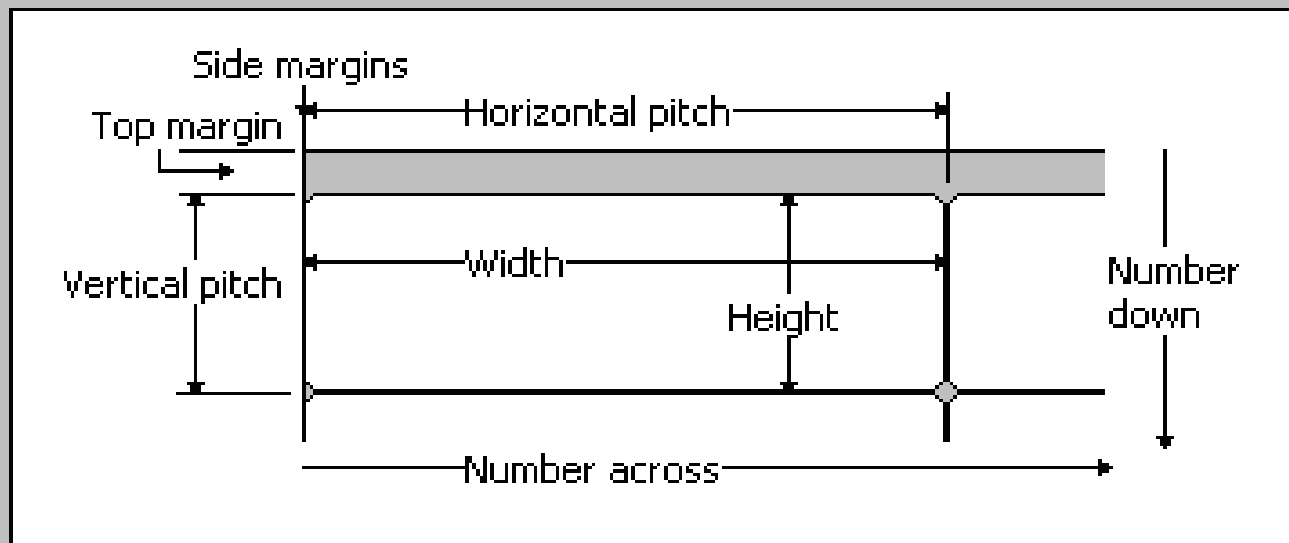

# PI 1628 (105mm x 35mm) information

Preview

Label name:

PI 1628 (105mm x 35mm)

Top margin:

0.8 cm

Label height:

3.5 cm

Side margin:

0 cm

Label width:

10.5 cm

Vertical pitch:

3.5 cm

Number across:

2

Horizontal pitch:

10.5 cm

Number down:

8

Page size:

A4 (21 x 29.7 cm)

OK

Cancel