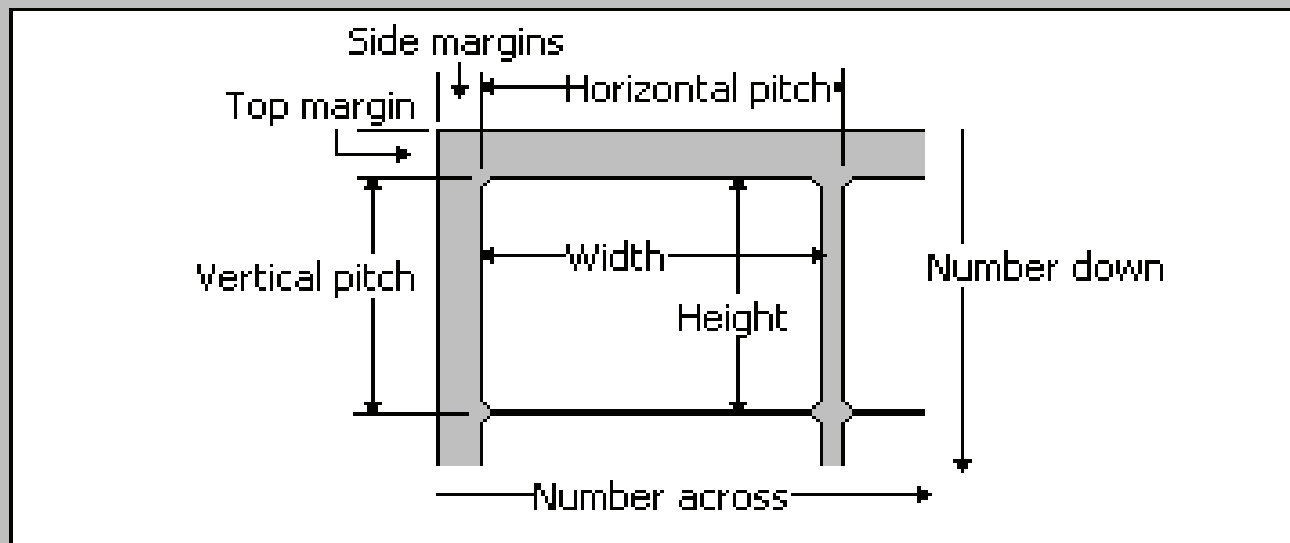

PI 1836 (63.5mm x 46.6mm) information

Preview

Label name:

PI 1836 (63.5mm x 46.6mm)

Top margin:

0.9 cm

Label height:

4.66 cm

Side margin:

0.8 cm

Label width:

6.35 cm

Vertical pitch:

4.66 cm

Number across:

3

Horizontal pitch:

6.7 cm

Number down:

6

Page size:

A4 (21 x 29.7 cm)

OK

Cancel