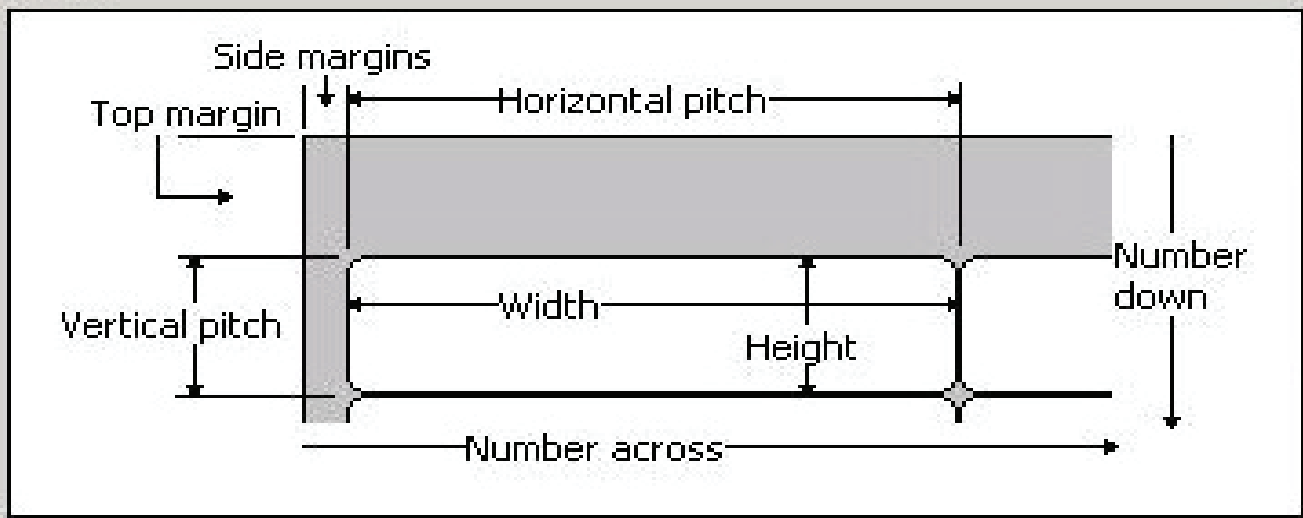

Preview

|                   |                          |                       |
|-------------------|--------------------------|-----------------------|
| Label name:       | PI 20210 (98mm x 25.4mm) |                       |
| Top margin:       | 2.2 cm                   | Label height: 2.54 cm |
| Side margin:      | 0.7 cm                   | Label width: 9.8 cm   |
| Vertical pitch:   | 2.54 cm                  | Number across: 2      |
| Horizontal pitch: | 9.8 cm                   | Number down: 10       |
| Page size:        | A4 (21 x 29.7 cm)        |                       |
| Page width:       | 21 cm                    | Page Height: 29.7 cm  |