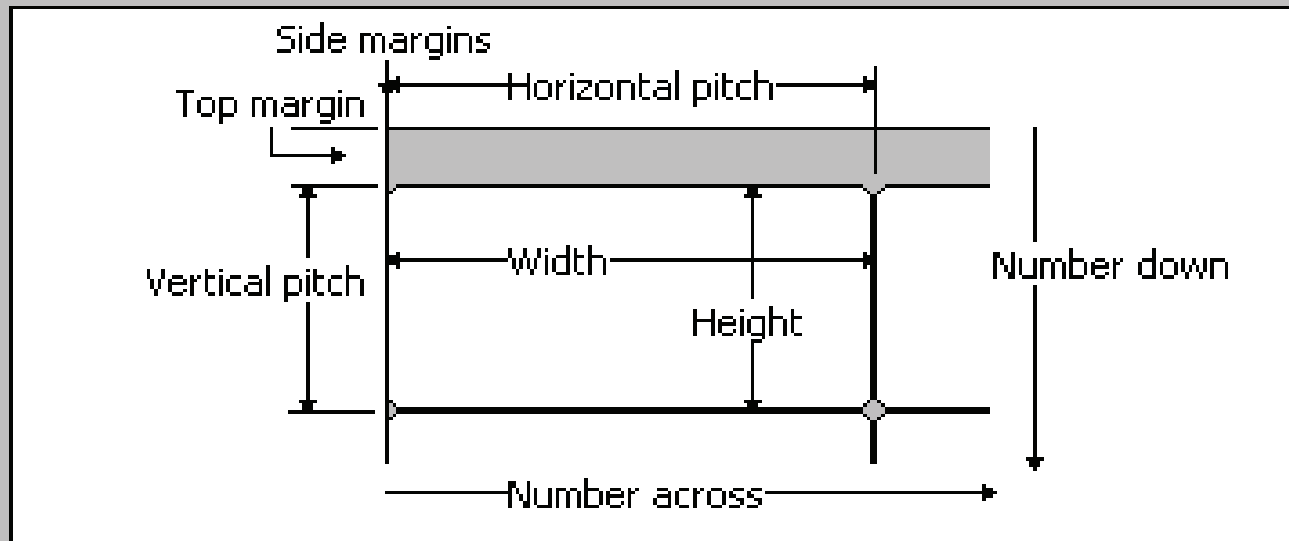

PI 2438-1 (70mm x 35mm) information

Preview

Label name:

PI 2438-1 (70mm x 35mm)

Top margin:

0.9 cm

Label height:

3.5 cm

Side margin:

0 cm

Label width:

7 cm

Vertical pitch:

3.5 cm

Number across:

3

Horizontal pitch:

7 cm

Number down:

8

Page size:

A4 (21 x 29.7 cm)

OK

Cancel