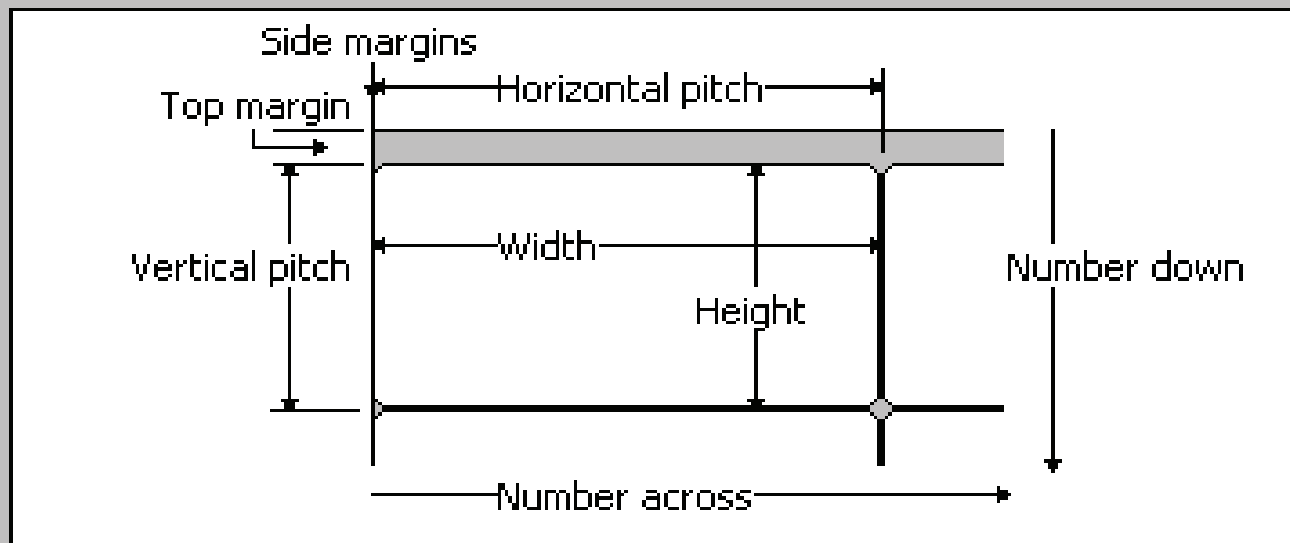

PI 2438-2 (70mm x 36mm) information

Preview

Label name:

Top margin:

Label height:

Side margin:

Label width:

Vertical pitch:

Number across:

Horizontal pitch:

Number down:

Page size:

OK

Cancel