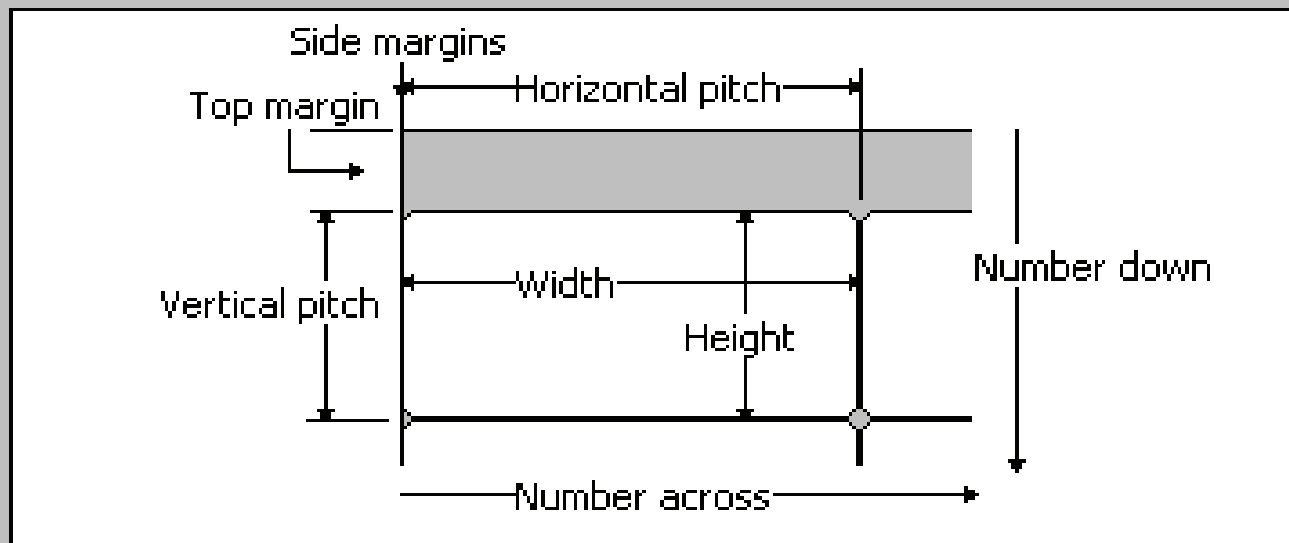

# PI 2438 (70mm x 33.8mm) information

Preview

Label name:

Top margin:

Label height:

Side margin:

Label width:

Vertical pitch:

Number across:

Horizontal pitch:

Number down:

Page size:

OK

Cancel