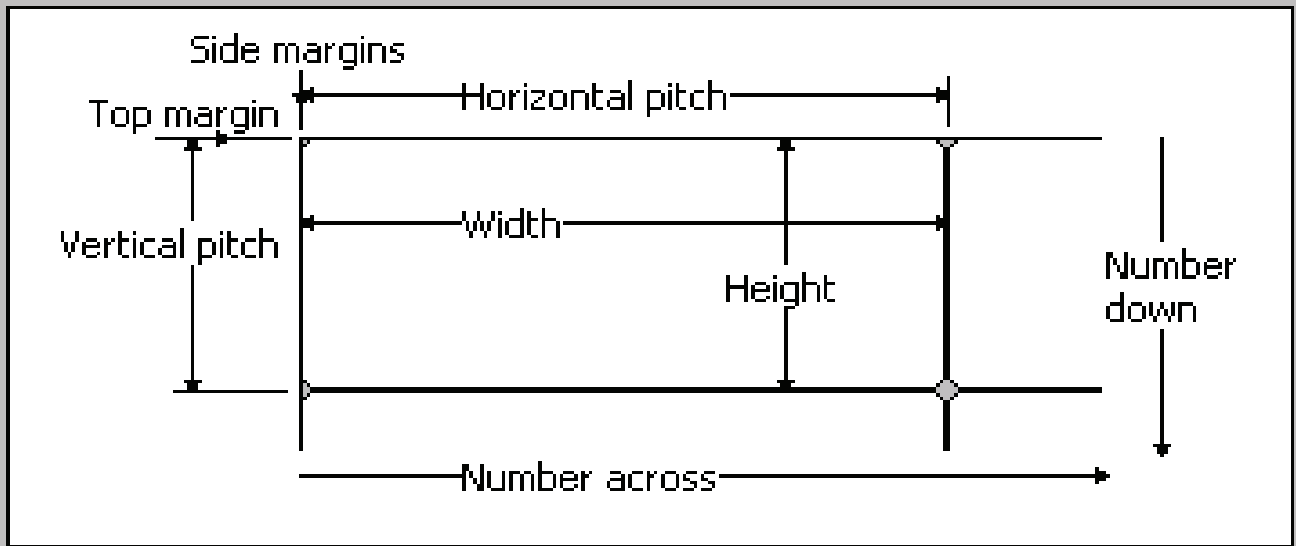

PI 30310 (70mm x 29.7mm) information

Preview

Label name:

Top margin:

Label height:

Side margin:

Label width:

Vertical pitch:

Number across:

Horizontal pitch:

Number down:

Page size:

OK

Cancel